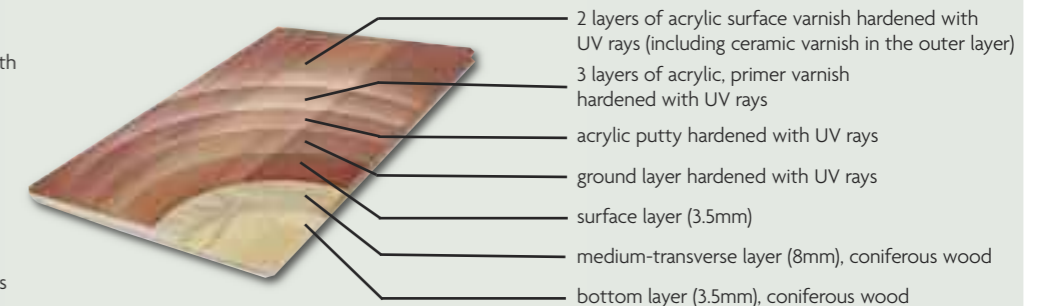

ADVANTAGES OF THE ENGINEERED WOOD CLICK SYSTEM

- Assembly is quick, clean and simple with no glue required
- Permanent and durable joints created
- Your floor is ready to use as soon as assembly is completed
- Easy to disassemble and reassemble if required because the inlet-outlet joints are so strong and durable